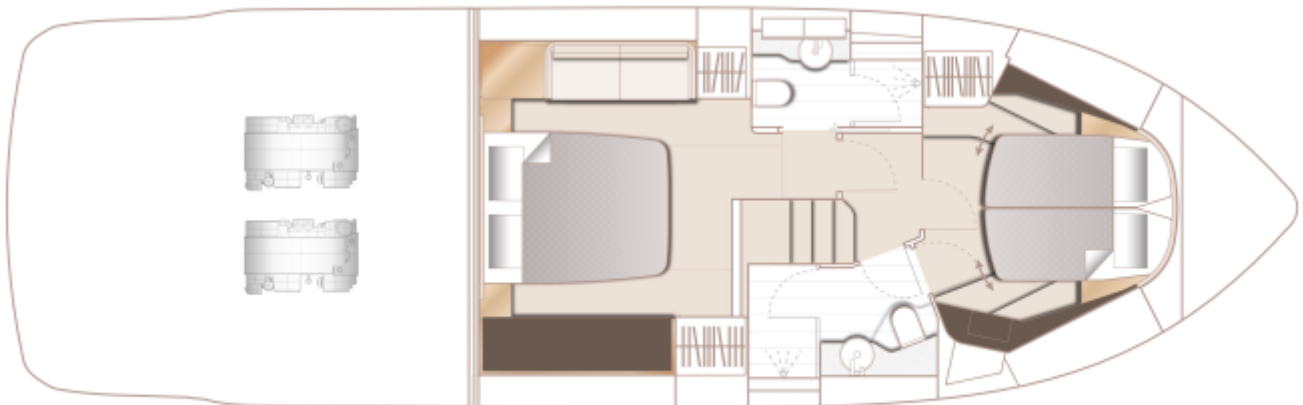


PRINCESS F45 (2024) (2024)

MAIN HIGHLIGHT

HIGHLIGHTS

/ AVAILABLE IN STOCK

SPECIFICATIONS

Year	2024	Cabins	2
Length	14.15 m	Berths	4
Beam	4.25 m	Engines	Volvo Penta IPS 650
Draft	1.09 m	Max power	2 x 480 hp
Fuel capacity	1300 l	Max speed	31 kn
Water capacity	455 l		

”

LAYOUTS

FLYBRIDGE

MAIN DECK

LOWER DECK

PRINCESS F45 (2024) (2024)

+33 640 61 88 46 

m.st.pierre@princessyachtsmonaco.com