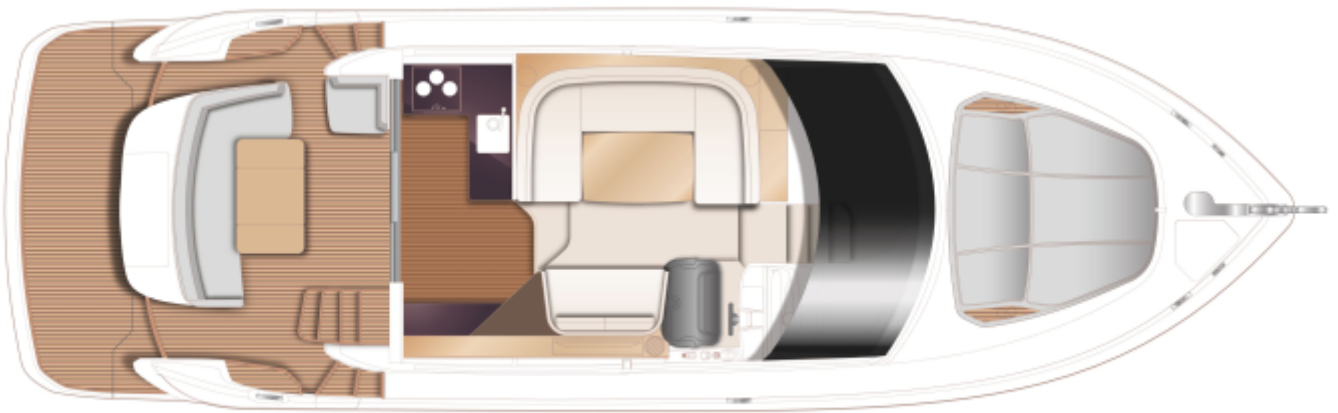

LAYOUTS

FLYBRIDGE

MAIN DECK

LOWER DECK