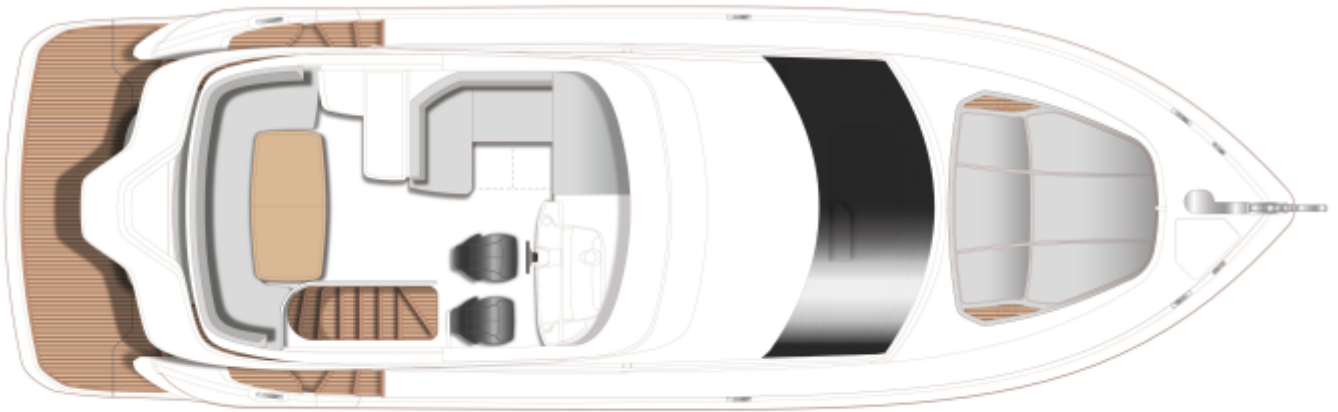

LAYOUTS

FLYBRIDGE

MAIN DECK

LOWER DECK