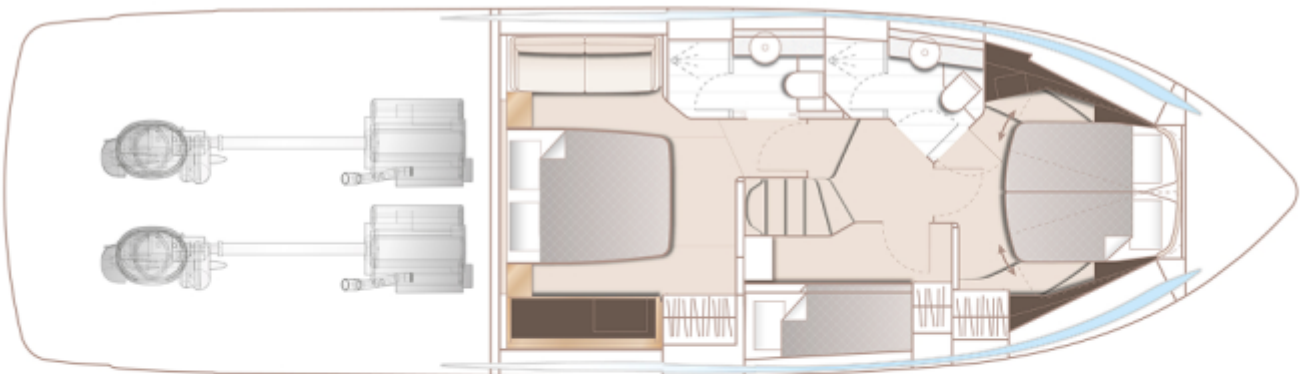


PRINCESS F50 (2024) (2024)

MAIN HIGHLIGHT

HIGHLIGHTS

/ BRAND NEW YACHT AVAILABLE IN STOCK

SPECIFICATIONS

Year	2024	Cabins	3
Length	15.65 m	Berths	6
Beam	4.30 m	Engines	Volvo D8 IPS 800
Draft	1.39 m	Max power	2 x 600 hp
Fuel capacity	1850 l	Max speed	34 kn
Water capacity	420 l		

”

LAYOUTS

FLYBRIDGE

MAIN DECK

LOWER DECK

PRINCESS F50 (2024) (2024)

+33 640 61 88 46 

m.st.pierre@princessyachtsmonaco.com