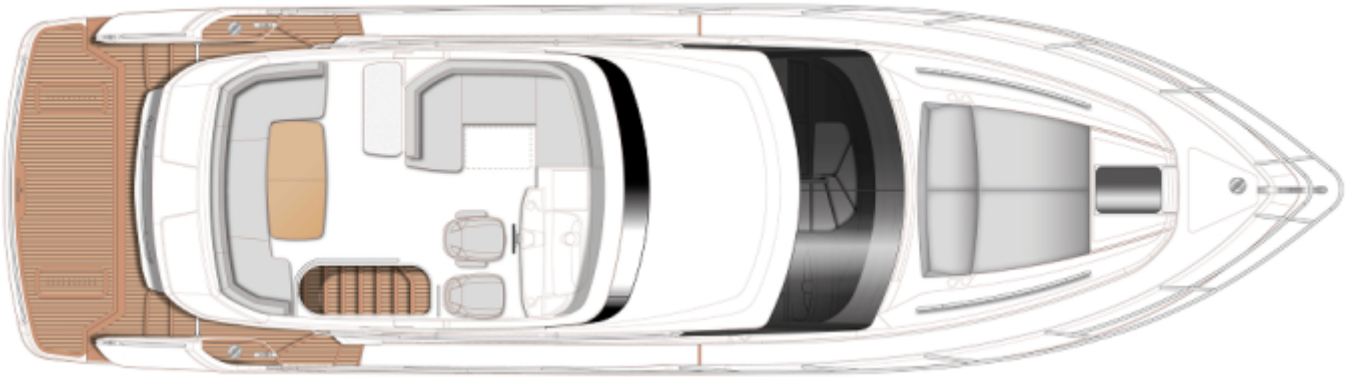

LAYOUTS

FLYBRIDGE

MAIN DECK

LOWER DECK