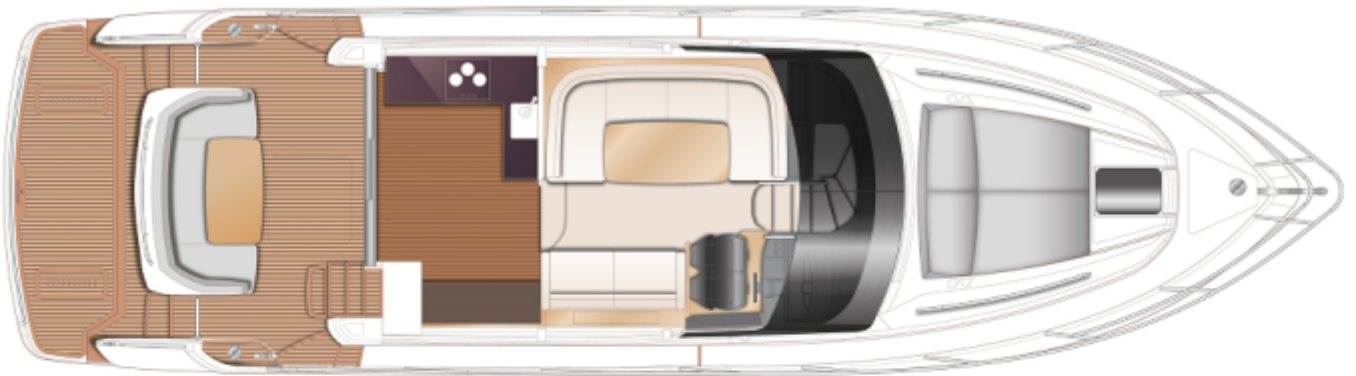

LAYOUTS

FLYBRIDGE

MAIN DECK

LOWER DECK