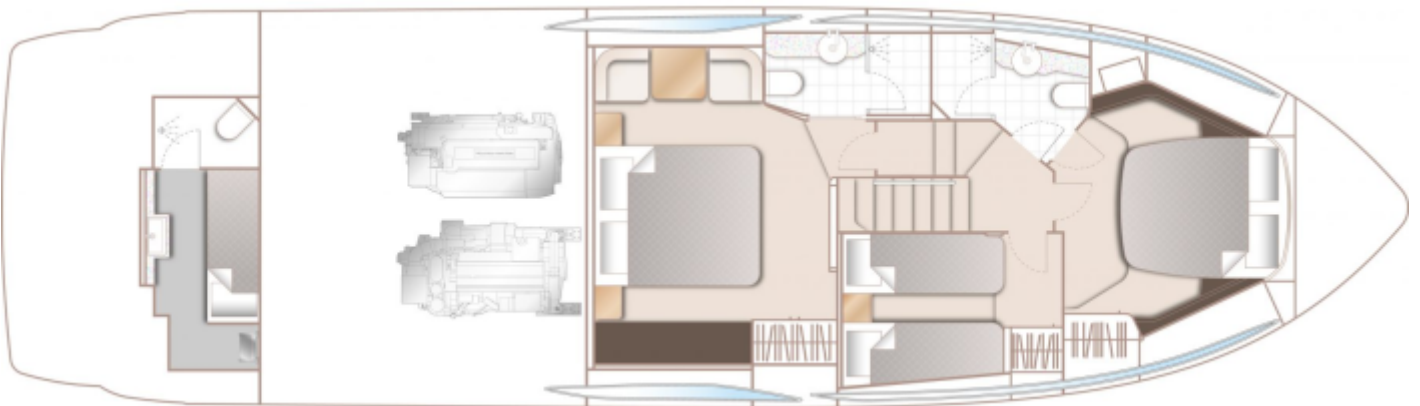


PRINCESS F55 (2024) (2024)

MAIN HIGHLIGHT

HIGHLIGHTS

/ AVAILABLE IN STOCK

SPECIFICATIONS

Year	2024	Cabins	3
Length	17.68	Berths	6
Beam	4.87 m	Engines	Volvo D13-900
Draft	1.41 m	Max power	2 x 900 hp
Fuel capacity	2750 l	Max speed	34 kn
Water capacity	620 l		

”

LAYOUTS

FLYBRIDGE

MAIN DECK

LOWER DECK

PRINCESS F55 (2024) (2024)

+33 640 61 88 46 

m.st.pierre@princessyachtsmonaco.com