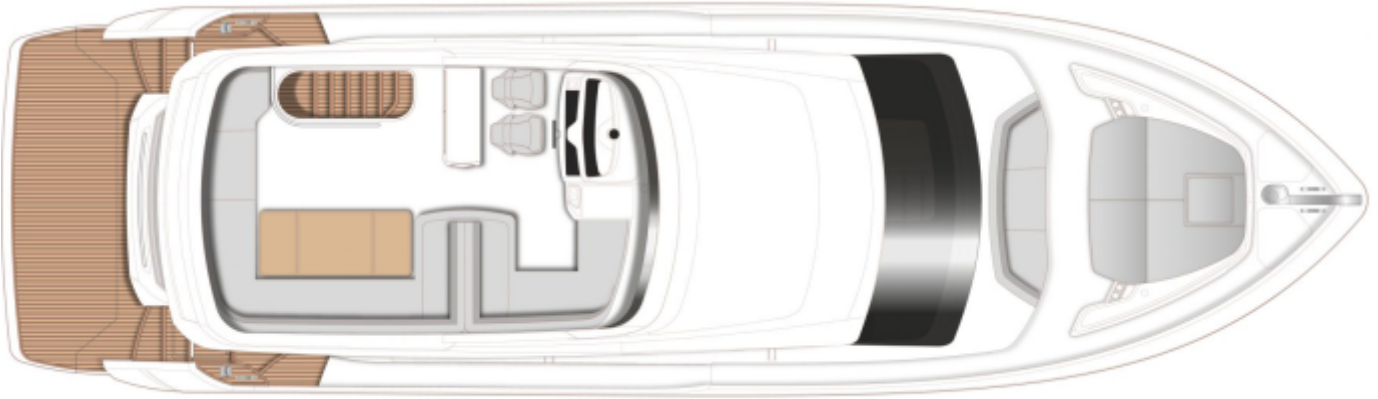

LAYOUTS

FLYBRIDGE