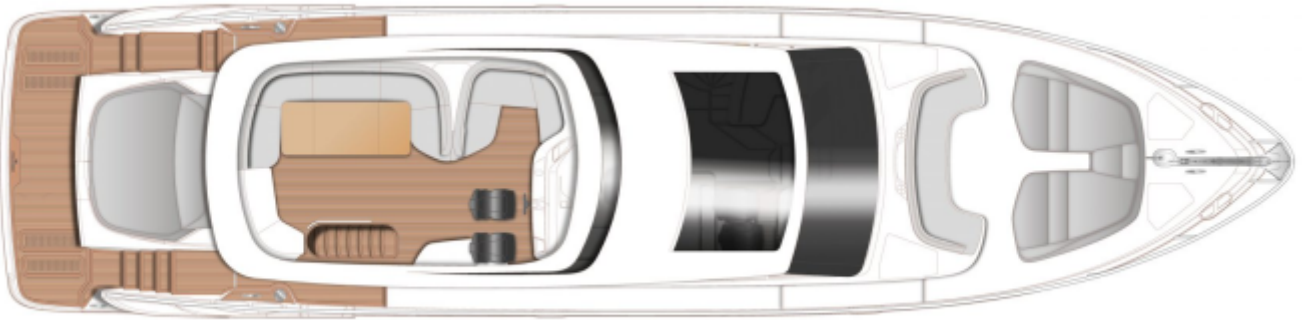

LAYOUTS

FLYBRIDGE

MAIN DECK

LOWER DECK