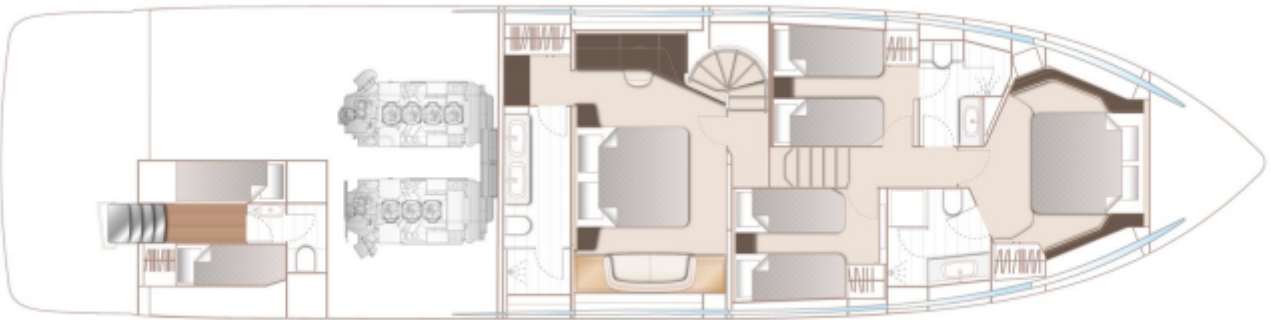


PRINCESS S72 (2024) (2024)

MAIN HIGHLIGHT

HIGHLIGHTS

/ AVAILABLE IN STOCK

SPECIFICATIONS

Year	2024	Cabins	4
Length	23.09 m	Berths	8
Beam	5.52 m	Engines	MAN V12
Draft	1.72 m	Max power	2 x 1800 hp
Fuel capacity	4500 l	Max speed	36 kn
Water capacity	836 l		

”

LAYOUTS

FLYBRIDGE

MAIN DECK

LOWER DECK

PRINCESS S72 (2024) (2024)

+33 640 61 88 46 

m.st.pierre@princessyachtsmonaco.com