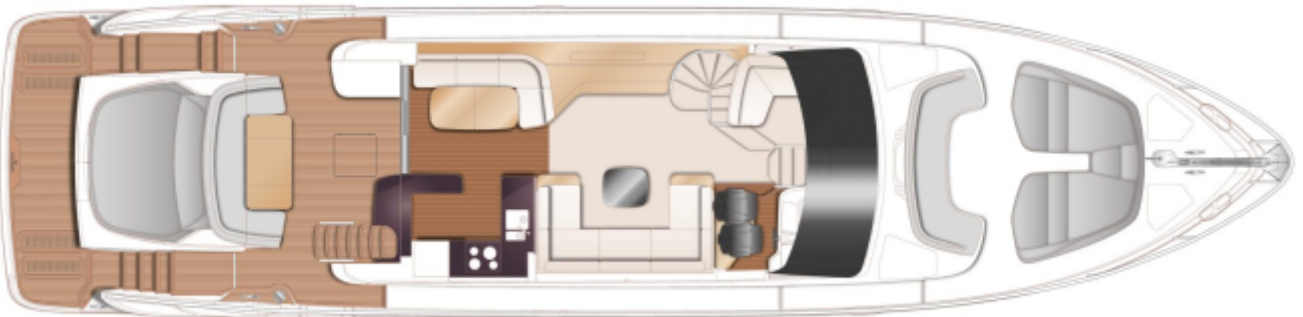

LAYOUTS

FLYBRIDGE

MAIN DECK

LOWER DECK