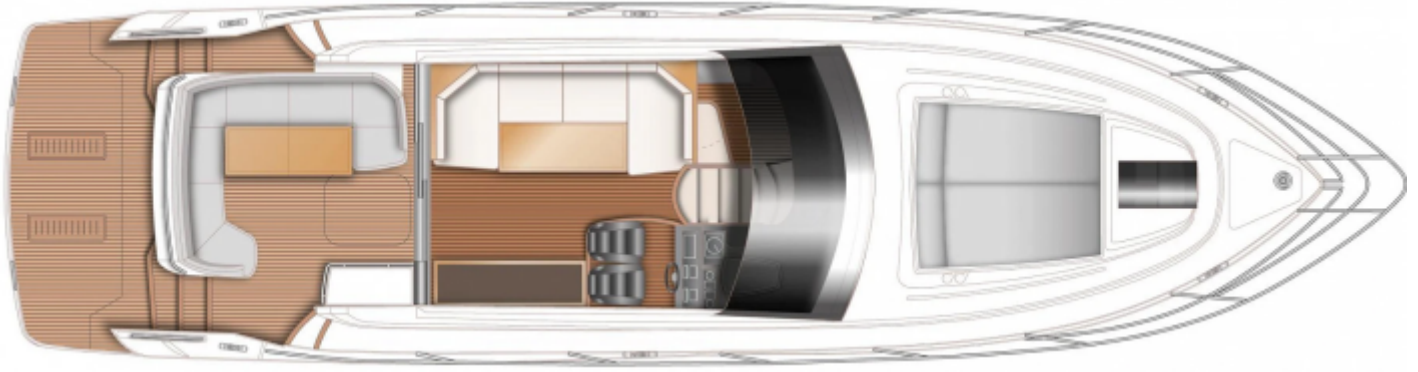

LAYOUTS

MAIN DECK

LOWER DECK